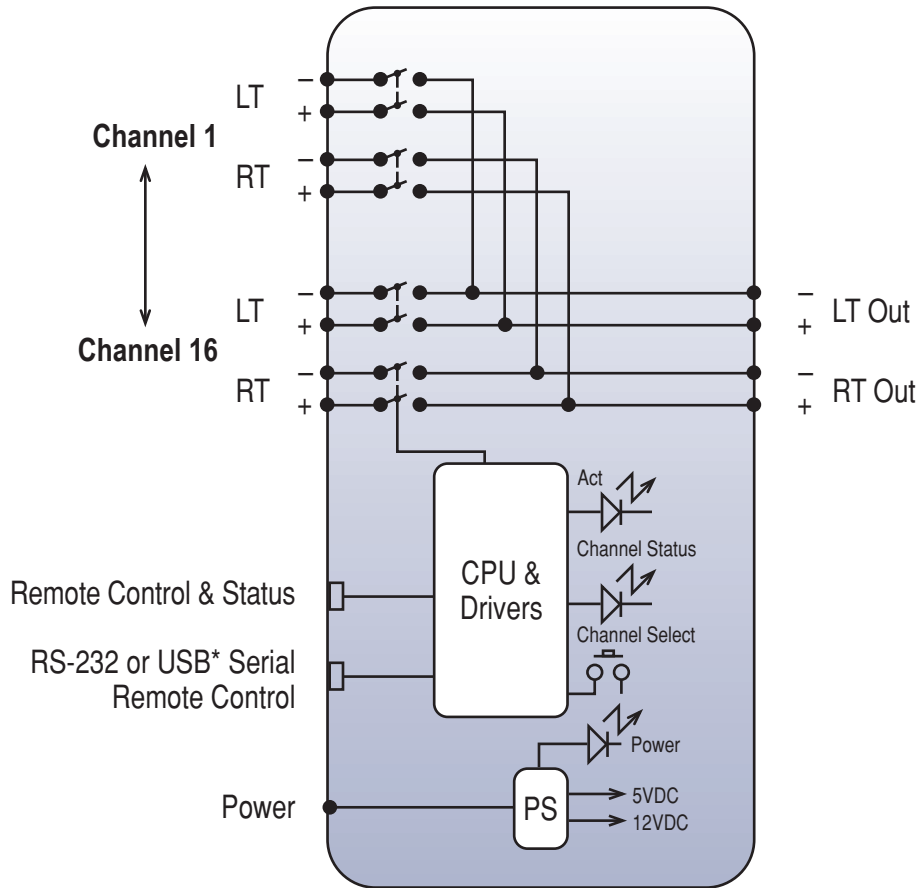

Functional Diagram

* Optional Broadcast Tools ® USB-RS232 Smart Adapter Cable or ESS-1 Ethernet to Serial adapter.