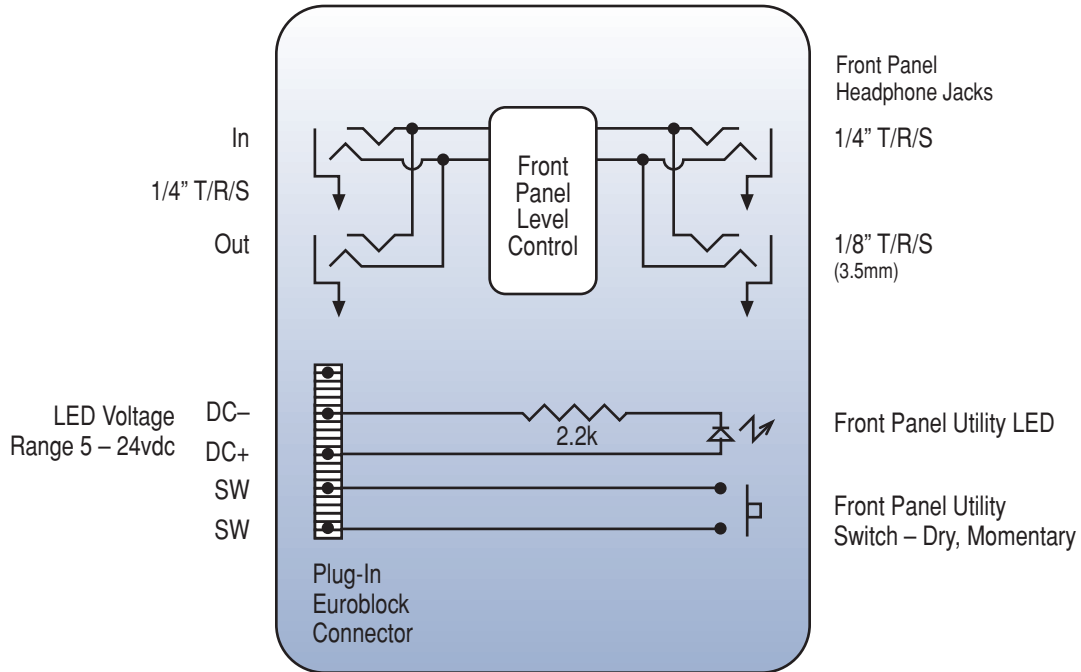

Functional Diagram

May be used with most headphone amplifiers.
 Check out the Broadcast Tools® **HPA-4**.

NOTE: May be mounted above, in or below most counters. Add the optional **HR-1/MP** for in countertop or turret installations or the optional **HR-1/MP-XLR** for in countertop or turret installations needing a XLR microphone connector.