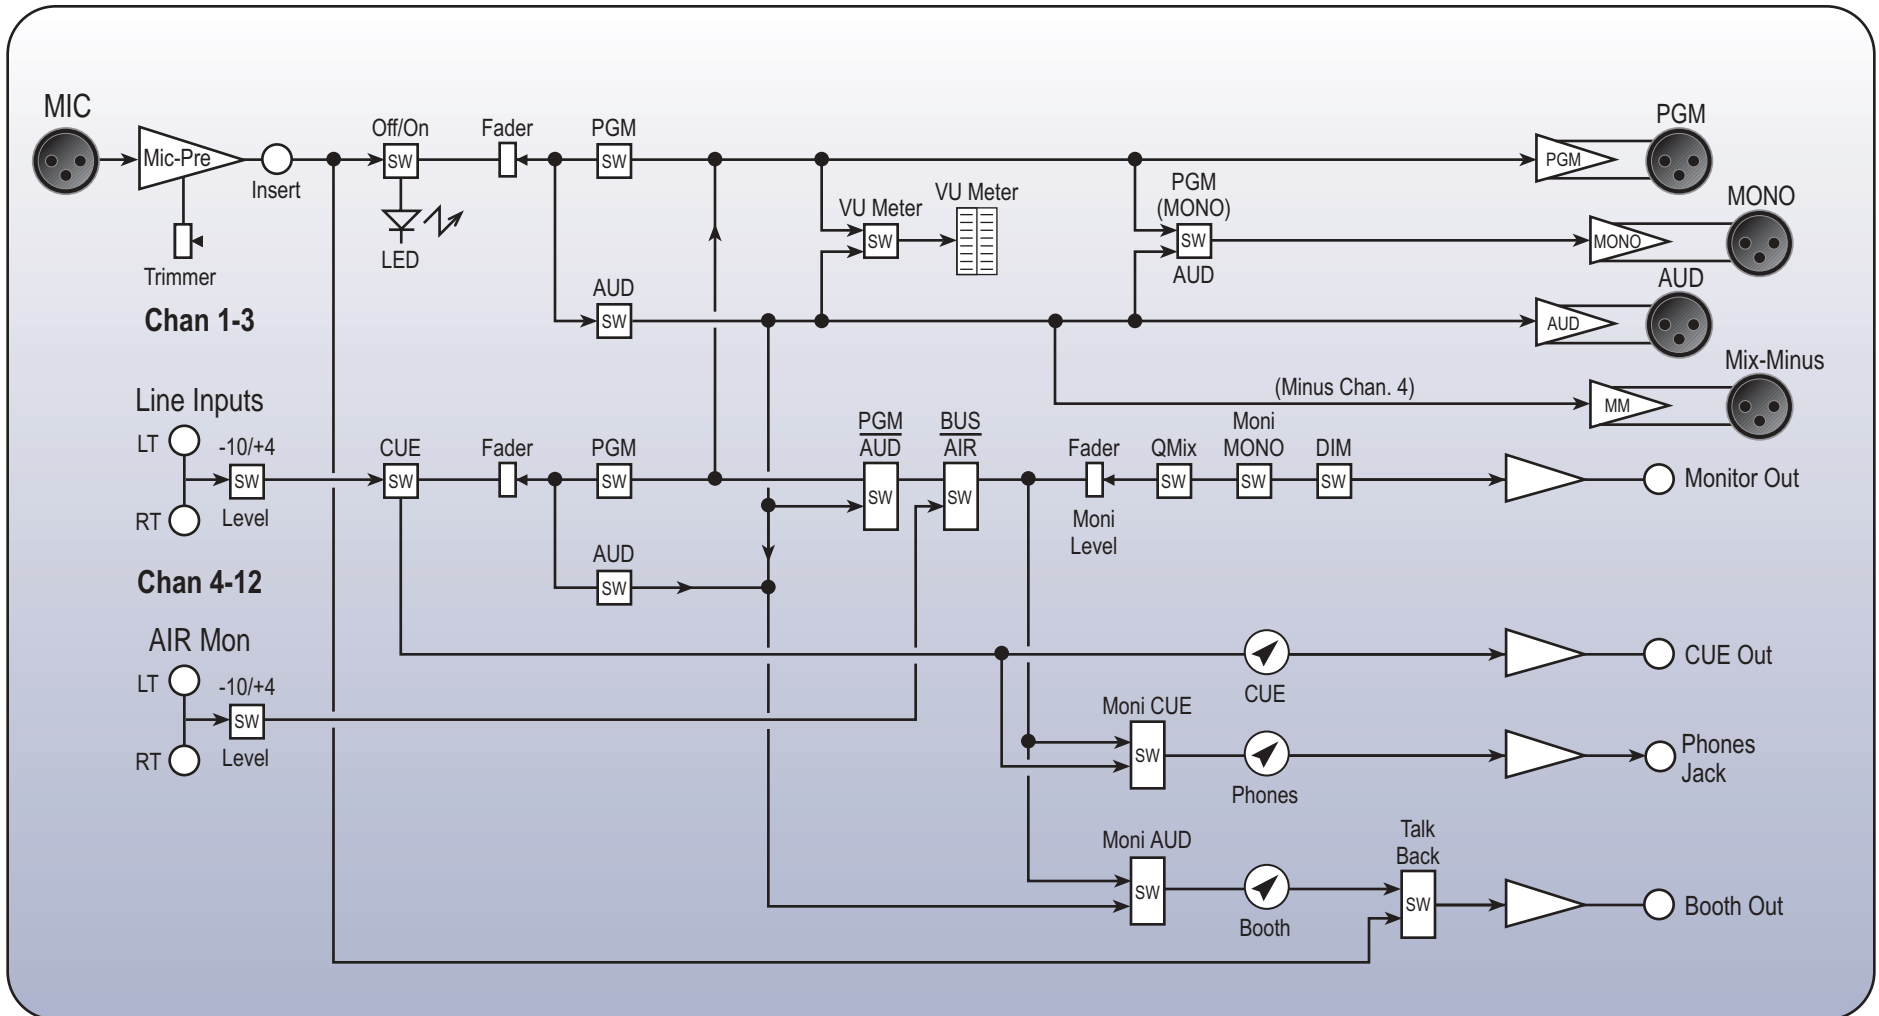

### Functional Diagram

**LEGEND** XLR Rotary Pot T/R/S 1/4" Balanced Output Stage Unbalanced Output Stage