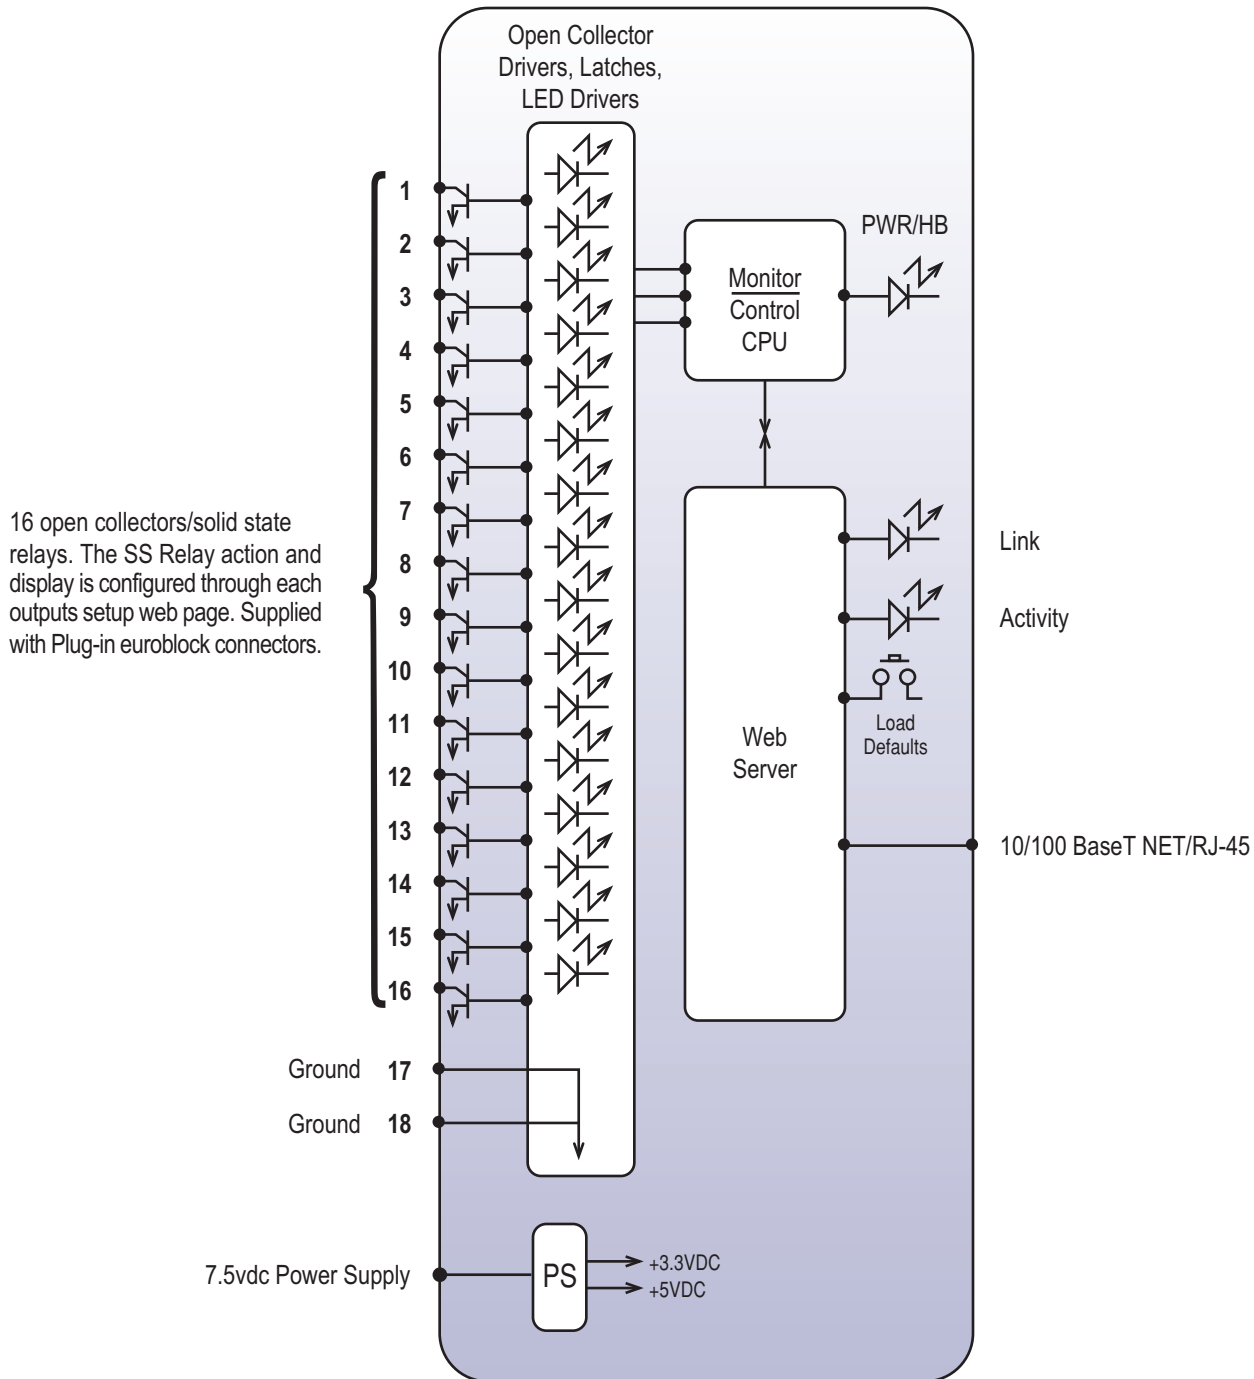

Functional Diagram

NOTE: May be paired with the **Status Sentinel™ 16** to form a "16 channel relay extension cord"